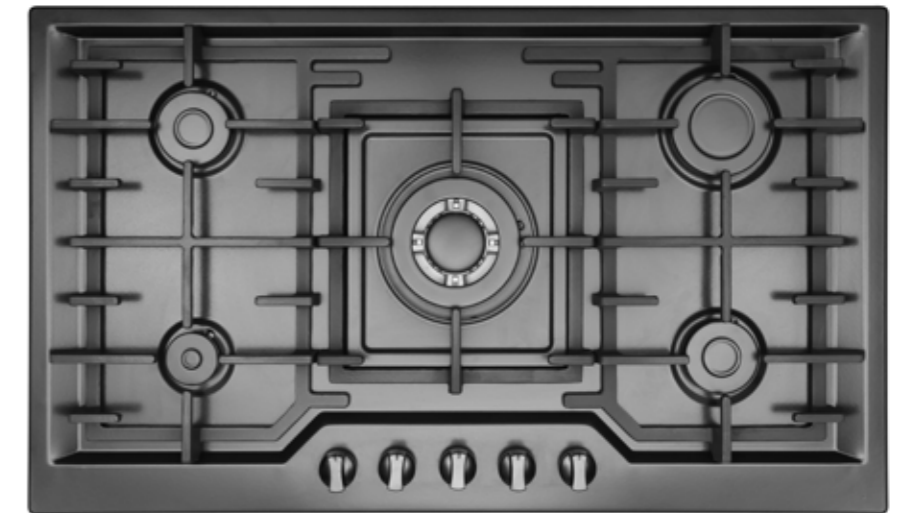

G643

Anti-Stain & Anti-Scrath Safety Glass with Insulation Layer / Gas Valves, Thermocouple & Microswitches, Sabaf - Italy / Spanish Bobbin / 2nd Series Burner with %20 more efficiency / High Speed Electric Built in Igniter

شیشه سکوریت ضد لک و ضد خش دارای فویل آلومینیومی / شیر و ترموکوبل و میکروسوییچ ساباف ایتالیا / Top Time / بوبین اورکلی اسپانیا / سرشعله سری ۲ با راندمان احتراق ۲۰٪ بالای حد استاندارد / فندک الکتریکی سرعت بالا جهت روشن شدن سریع شعله