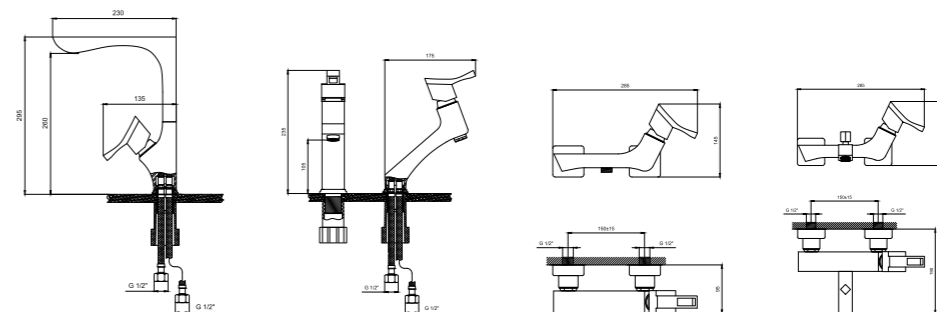

PRINCE® Series

With only one bag, you can change your outfit.

derakhshantaps.com

Prince

Including 4 Pcs
Chrome Finish
Spanish cartridge
Stainless brass material

پرنس
آبکاری کروم

Gold Prince

Including 4 Pcs
PVD Finish
Spanish cartridge
Stainless brass material

پرنس - گلد
آبکاری پی وی دی

White Prince

Including 4 Pcs
Chrome Finish
Spanish cartridge
Stainless brass material

پرنس وایت
آبکاری کروم / پوشش رنگ
الکترواستاتیک