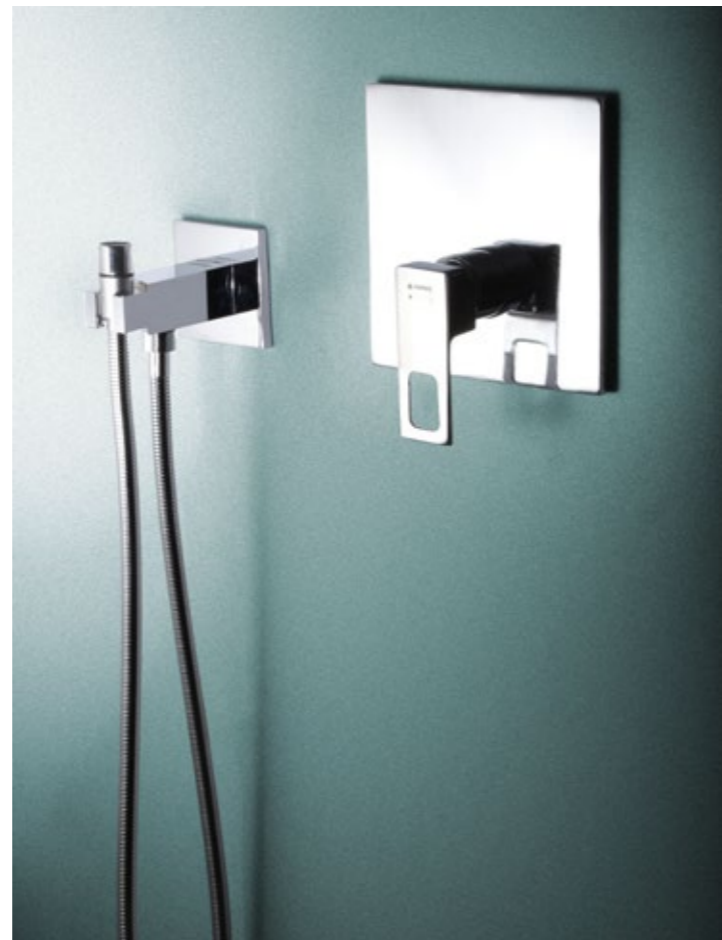

**Automatic Basin Faucets**

روشویی الکترونیکی وایت و کرم

**CLASSIC** Gold Built In Series  
Built in Faucets & Showers  
[derakhshantaps.com](http://derakhshantaps.com)

**CLASSIC** Gold Built In Series  
Built in Faucets & Showers  
[derakhshantaps.com](http://derakhshantaps.com)