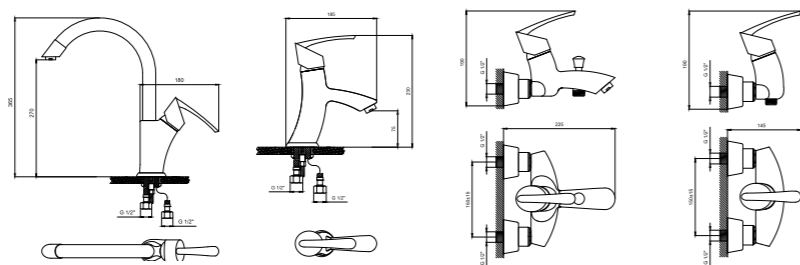

Gold Top

Including 4 Pieces
PVD Finish
Spanish cartridge
Stainless brass material

تاپ-گلد
آبکاری پی وی دی