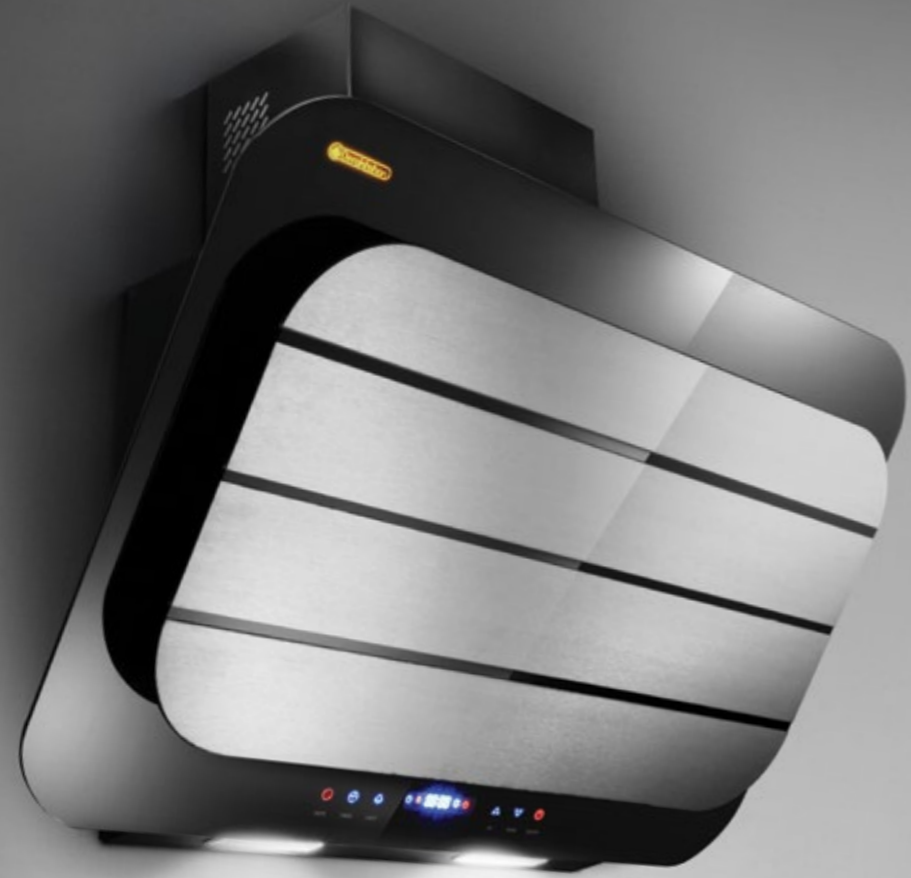

Steel Parallel

4 Speed super silent metal aspirator / Thermoguard system / SMD lighting system / LED Logo Lighting / Strut Lift Door / Heat, Smoke & Gas Detector / Unique Packaging / Touch Control Pannel & Wireless Remote Control / Magnetic Fittings / 850m3/h 1450rpm ventilation power / -58dB Silent Motor

پارالل استیل

موتور تمام فلزی (دایکاست) Silent چهار دور دارای چربی گیر و ترموگارد / چراغ SMD / چراغ LED لوگو / جک آرام بند / سنسور دما و بو / بسته بندی منحصر به فرد / کلید لمسی همراه با ریموت کنترل / قدرت مکش ۸۵۰ متر مکعب / دور موتور ۱۴۵۰ دور در دقیقه / میزان صدا ۵۸ دسیبل