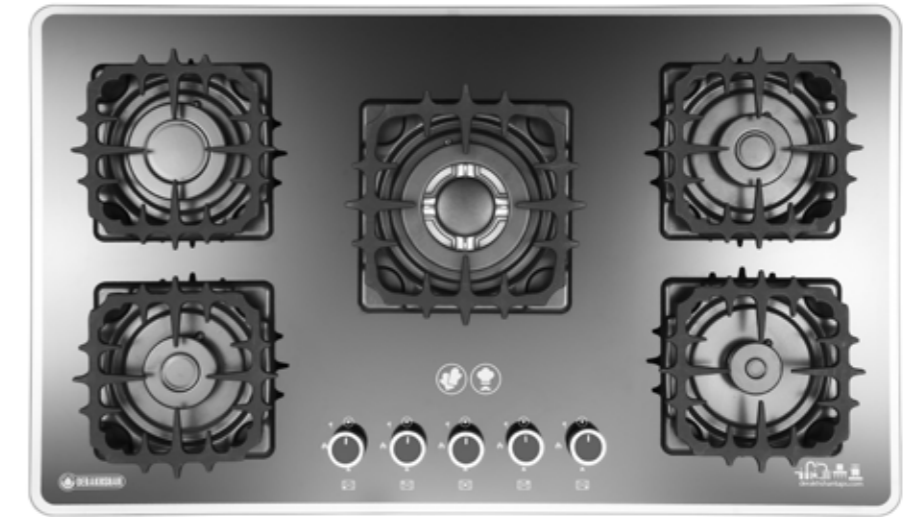

G645

Anti-Stain & Anti-Scrath Safety Glass with Insulation Layer / Gas Valves, Thermocouple & Microswitches, Sabaf - Italy / Spanish Bobbin / 2nd Series Burner with %20 more efficiency / Dual Main Burner / High Speed Electric Built in Igniter

شیشه سکوریت ضد لک و ضد خش دارای فویل آلومینیومی / شیر و ترموکوبل و میکروسوییچ ساباف ایتالیا / Top Time / بوبین اورکلی اسپانیا / سرشعله سری ۲ با راندمان احتراق ۲۰٪ بالای حد استاندارد / دارای سرشعله پلویز دوآل / فندک الکتریکی سرعت بالا جهت روشن شدن سریع شعله

G643

Anti-Stain & Anti-Scrath Safety Glass with Insulation Layer / Gas Valves, Thermocouple & Microswitches, Sabaf - Italy / Spanish Bobbin / 2nd Series Burner with %20 more efficiency / High Speed Electric Built in Igniter

شیشه سکوریت ضد لک و ضد خش دارای فویل آلومینیومی / شیر و ترموکوبل و میکروسوییچ ساباف ایتالیا / Top Time / بوبین اورکلی اسپانیا / سرشعله سری ۲ با راندمان احتراق ۲۰٪ بالای حد استاندارد / فندک الکتریکی سرعت بالا جهت روشن شدن سریع شعله

G644

Gas Valves, Thermocouple & Microswitches, Sabaf - Italy | Spanish Bobbin | 2nd Series Burner with %25 more efficiency | High Speed Electric Built in Igniter

صفحه لعاب دارای فویل آلومینیومی | شیر و ترموکوبل و میکروسوییچ ساباف ایتالیا | Top time | بوبین اورکلی اسپانیا | سرشعله سری ۲ با راندمان احتراق ۲۵٪ بالای حد استاندارد | فندک الکتریکی سرعت بالا جهت روشن شدن سریع شعله