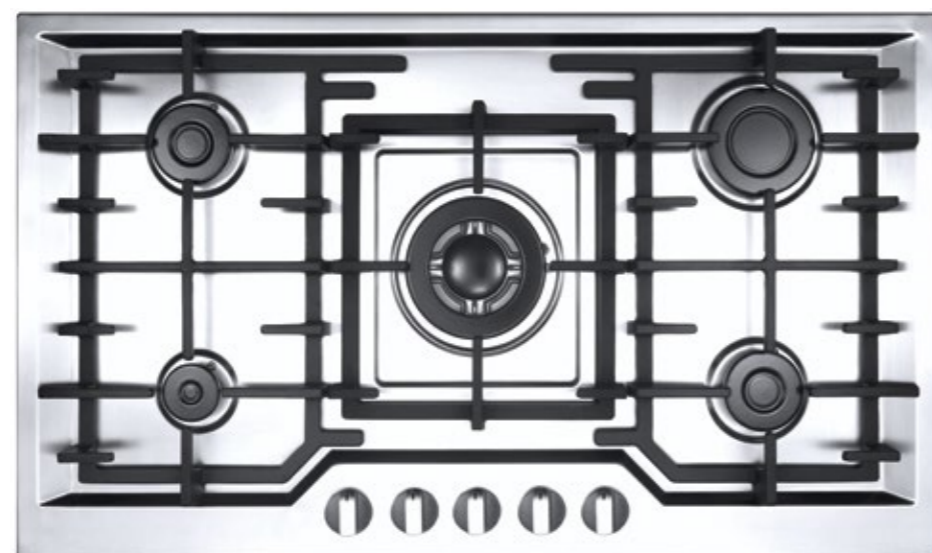

G625

Anti-Stain & Anti-Scratch Safety Glass with Insulation Layer / Gas Valves, Thermocouple & Microswitches, Sabaf - Italy / Spanish Bobbin / 2nd Series Burner with %20 more efficiency / High Speed Electric Built in Igniter

شیشه سکوریت ضد لک و ضد خش دارای فویل آلومینیومی / شیر و ترموکوپل و میکروسوییچ ساباف ایتالیا / Top Time / بوبین اورکلی اسپانیا / سرشعله سری ۲ با راندمان احتراق ۲۰٪ بالای حد استاندارد / فن‌دک الکتریکی سرعت بالا جهت روشن شدن سریع شعله

G626

Stainless Steel / Gas Valves, Thermocouple & Microswitches, Sabaf - Italy / Spanish Bobbin / 2nd Series Burner with %20 more efficiency / High Speed Electric Built in Igniter

استینلس استیل / شیر و ترموکوپل و میکروسوییچ ساباف ایتالیا / Top Time / بوبین اورکلی اسپانیا / سرشعله سری ۲ با راندمان احتراق ۲۰٪ بالای حد استاندارد / فن‌دک الکتریکی سرعت بالا جهت روشن شدن سریع شعله ۲ با راندمان احتراق ۲۰٪ بالای حد استاندارد / فن‌دک الکتریکی سرعت بالا جهت روشن شدن سریع شعله