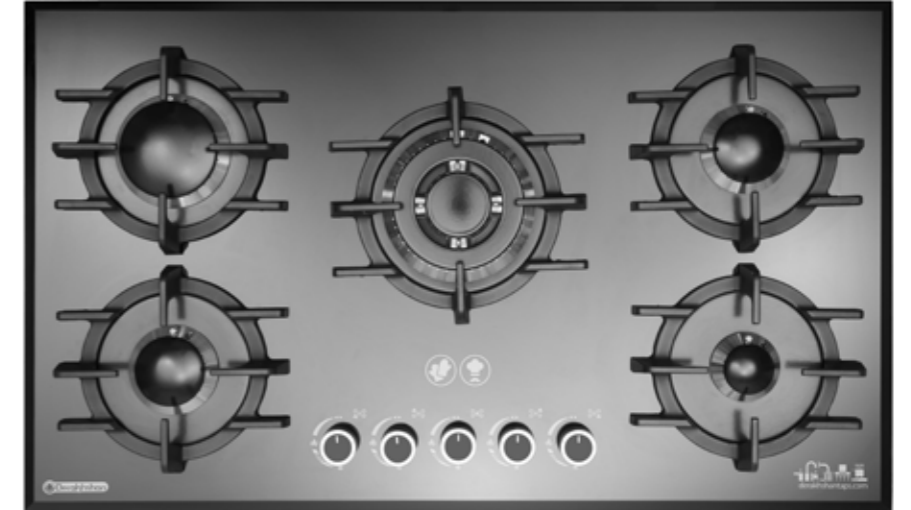

G641

Anti-Stain & Anti-Scrath Safety Glass with Insulation Layer / Gas Valves, Thermocouple & Microswitches, Sabaf - Italy / Spanish Bobbin / 2nd Series Burner with %20 more efficiency / High Speed Electric Built in Igniter

شیشه سکوریت ضد لک و ضد خش و استیل طلایی دارای فویل آلومینیومی / شیر و ترموکوبل و میکروسوییچ ساباف ایتالیا Top Time / بوبین اورکلی اسپانیا / سرشعله سری ۲ با راندمان احتراق ۲۰٪ بالای حد استاندارد / فنکد الکتریکی سرعت بالا جهت روشن شدن سریع شعله

G642

Anti-Stain & Anti-Scrath Safety Glass with Insulation Layer / Gas Valves, Thermocouple & Microswitches, Sabaf - Italy / Spanish Bobbin / 2nd Series Burner with %20 more efficiency / High Speed Electric Built in Igniter

شیشه سکوریت ضد لک و ضد خش دارای فویل آلومینیومی / شیر و ترموکوبل و میکروسوییچ ساباف ایتالیا Top Time / بوبین اورکلی اسپانیا / سرشعله سری ۲ با راندمان احتراق ۲۰٪ بالای حد استاندارد / فنکد الکتریکی سرعت بالا جهت روشن شدن سریع شعله

G639

Anti-Stain & Anti-Scrath Safety Glass with Insulation Layer / Gas Valves, Thermocouple & Microswitches, Sabaf - Italy / Spanish Bobbin / 3rd Series Burner with %20 more efficiency / High Speed Electric Built in Igniter

شیشه سکوریت ضد لک و ضد خش دارای فویل آلومینیومی / شیر و ترموکوبل و میکروسوییچ ساباف ایتالیا Top Time / بوبین اورکلی اسپانیا / سرشعله سری ۳ با راندمان احتراق ۲۰٪ بالای حد استاندارد / فنکد الکتریکی سرعت بالا جهت روشن شدن سریع شعله

G640

Anti-Stain & Anti-Scrath Safety Glass with Insulation Layer / Gas Valves, Thermocouple & Microswitches, Sabaf - Italy / Spanish Bobbin / 2nd Series Burner with %20 more efficiency / High Speed Electric Built in Igniter