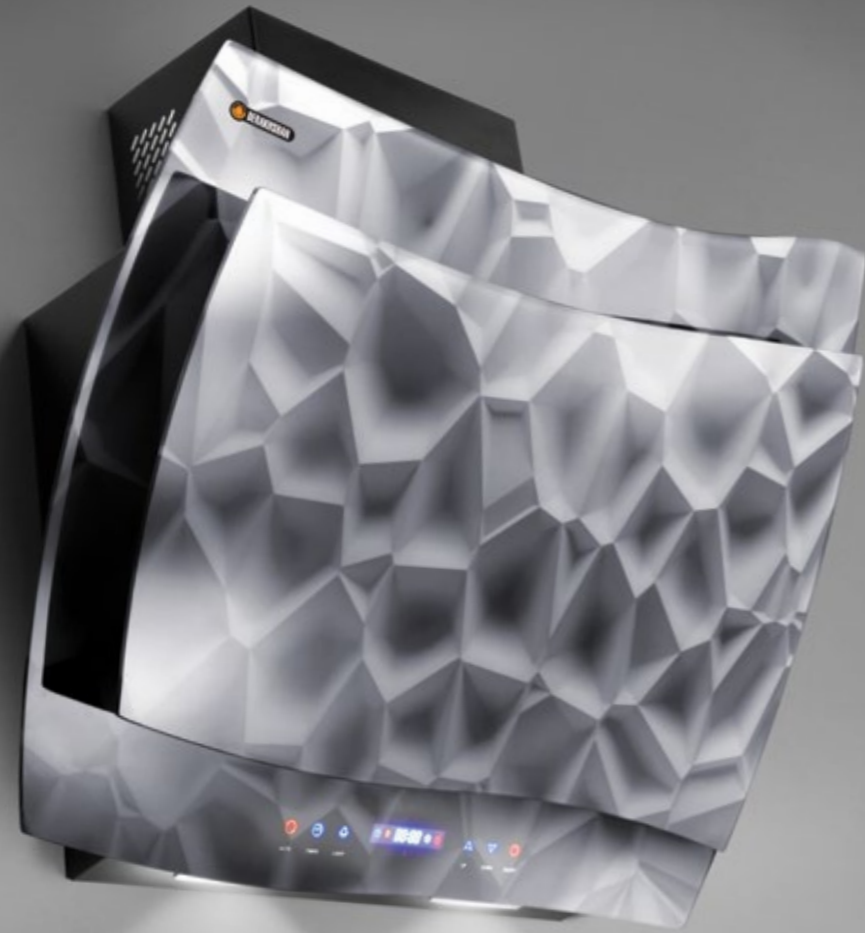

3D Frieze

4 Speed super silent metal aspirator / Thermoguard system / SMD lighting system / Strut Lift Door / Heat, Smoke & Gas Detector / Unique Packaging / Touch Control Pannel & Wireless Remote Control / Magnetic Fittings / 850m3/h 1450rpm ventilation power / -58dB Silent Motor

فریز ۳D

موتور تمام فلزی (دایکاست) Silent چهار دور دارای چربی گیر و ترموگارد / چراغ SMD / جک آرام بند / سنسور دما و بو / بسته بندی منحصر به فرد / کلید لمسی همراه با ریموت کنترل / قدرت مکش ۸۵۰ متر مکعب / دور موتور ۱۴۵۰ دور در دقیقه / میزان صدا ۵۸ دسیبل

Black Frieze

4 Speed super silent metal aspirator / Thermoguard system / SMD lighting system / LED Logo Lighting / Strut Lift Door / Heat, Smoke & Gas Detector / Unique Packaging / Touch Control Pannel & Wireless Remote Control / Magnetic Fittings / 850m3/h 1450rpm ventilation power / -58dB Silent Motor

فریز مشکی

موتور تمام فلزی (دایکاست) Silent چهار دور دارای چربی گیر و ترموگارد / چراغ SMD / چراغ LED لوگو / جک آرام بند / سنسور دما و بو / بسته بندی منحصر به فرد / کلید لمسی همراه با ریموت کنترل / قدرت مکش ۸۵۰ متر مکعب / دور موتور ۱۴۵۰ دور در دقیقه / میزان صدا ۵۸ دسیبل