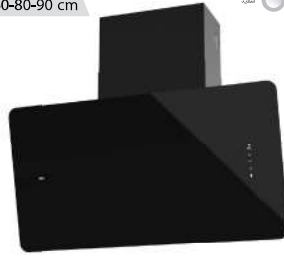

Atlas / اطلس
Size: 60-80-90 cm

۱ عدد فیلتر

700m³/h